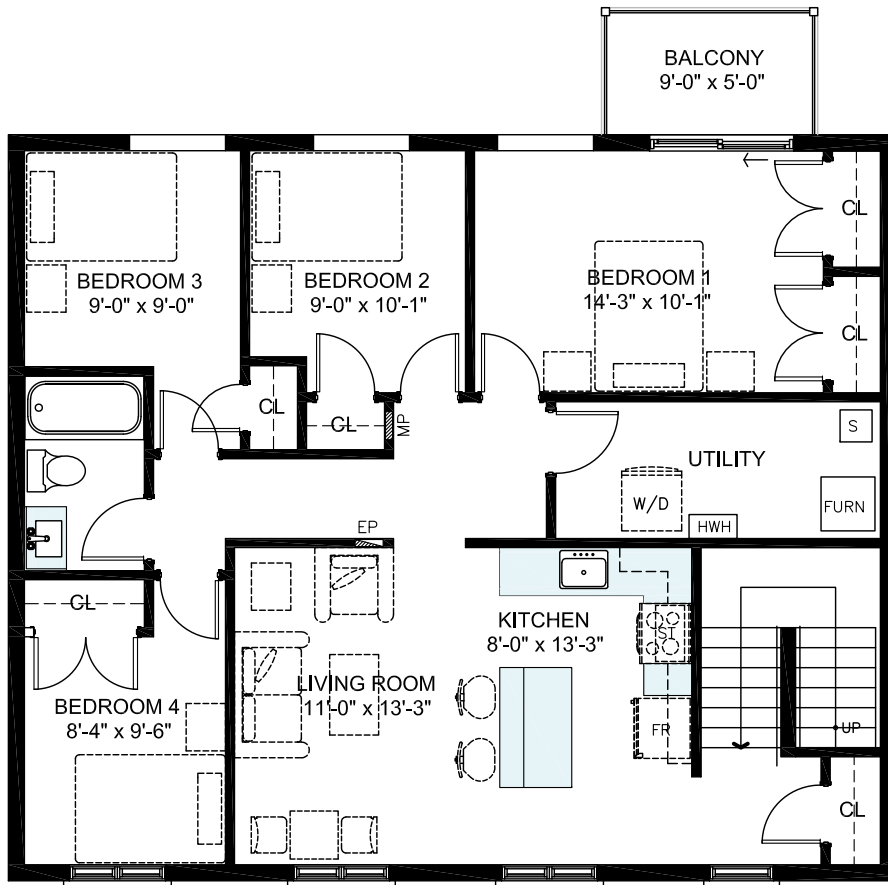

CROSS SECTION

Scale

Habitat
for Humanity®
Guelph Wellington

GARAFRAXA
VILLOGE

465
Garafraxa
Unit
Type 3

1192 sq.ft.

Scale

KEY PLAN

CROSS SECTION

**Habitat
for Humanity®**
Guelph Wellington

GARAFRAXA
VILLOGE

**465
Garafraxa
Unit
Type 4**

966 sq.ft.

Scale

KEY PLAN

CROSS SECTION

**Habitat
for Humanity®**
Guelph Wellington

GARAFRAXA
VILLOGE

**465
Garafraxa
Unit
Type 5**

1,077 sq.ft.

Scale

KEY PLAN

CROSS SECTION

Habitat
for Humanity®
Guelph Wellington

GARAFRAXA
VILLOGE

465
Garafraxa
Unit
Type 6

1,311 sq.ft.

KEY PLAN

CROSS SECTION

Scale