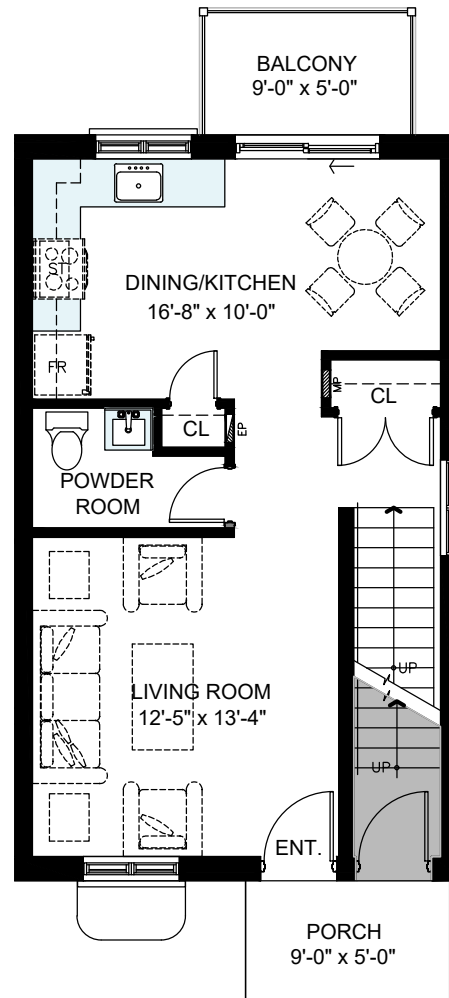

**Habitat
for Humanity®**
Guelph Wellington

GARAFRAXA
VILLAGE

**465
Garafraxa
Unit
Type 1**

1,117 sq.ft.

LOWER LEVEL PLAN

UPPER LEVEL PLAN

KEY PLAN

CROSS SECTION

Scale

**Habitat
for Humanity®**
Guelph Wellington

GARAFRAXA
VILLOGE

**465
Garafraxa
Unit
Type 2**

1,156 sq.ft.

LOWER LEVEL PLAN

UPPER LEVEL PLAN

KEY PLAN

CROSS SECTION

Scale

Habitat
for Humanity®
Guelph Wellington

GARAFRAXA
VILLOGE

465
Garafraxa
Unit
Type 3

1192 sq.ft.

Scale

KEY PLAN

CROSS SECTION

**Habitat
for Humanity®**
Guelph Wellington

GARAFRAXA
VILLOGE

**465
Garafraxa
Unit
Type 4**

966 sq.ft.

Scale

KEY PLAN

CROSS SECTION