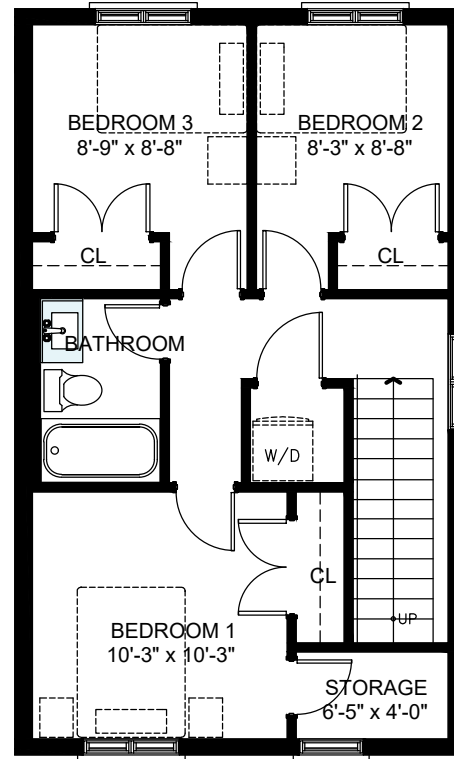

**Habitat
for Humanity®**
Guelph Wellington

GARAFRAXA
VILLAGE

**465
Garafraxa
Unit
Type 1**

1,117 sq.ft.

LOWER LEVEL PLAN

UPPER LEVEL PLAN

KEY PLAN

CROSS SECTION

Scale

**Habitat
for Humanity®**
Guelph Wellington

GARAFRAXA
VILLOGE

**465
Garafraxa
Unit
Type 2**

1,156 sq.ft.

LOWER LEVEL PLAN

UPPER LEVEL PLAN

KEY PLAN

CROSS SECTION

Scale

Habitat
for Humanity®
Guelph Wellington

GARAFRAXA
VILLOGE

465
Garafraxa
Unit
Type 3

1192 sq.ft.

Scale

KEY PLAN

CROSS SECTION

**Habitat
for Humanity®**
Guelph Wellington

GARAFRAXA
VILLOGE

**465
Garafraxa
Unit
Type 4**

966 sq.ft.

Scale

KEY PLAN

CROSS SECTION