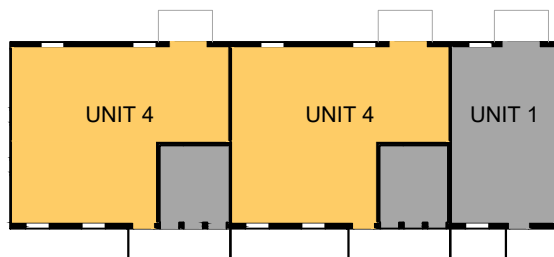

CROSS SECTION

Scale

Habitat
for Humanity®
Guelph Wellington

GARAFRAXA
VILLOGE

465
Garafraxa
Unit
Type 3

1192 sq.ft.

Scale

KEY PLAN

CROSS SECTION

**Habitat
for Humanity®**
Guelph Wellington

GARAFRAXA
VILLOGE

**465
Garafraxa
Unit
Type 4**

966 sq.ft.

Scale

KEY PLAN

CROSS SECTION

**Habitat
for Humanity®**
Guelph Wellington

GARAFRAXA
VILLOGE

**465
Garafraxa
Unit
Type 5**

1,077 sq.ft.

Scale

KEY PLAN

CROSS SECTION

Habitat
for Humanity®
Guelph Wellington

GARAFRAXA
VILLOGE

465
Garafraxa
Unit
Type 6

1,311 sq.ft.

KEY PLAN

CROSS SECTION

Scale