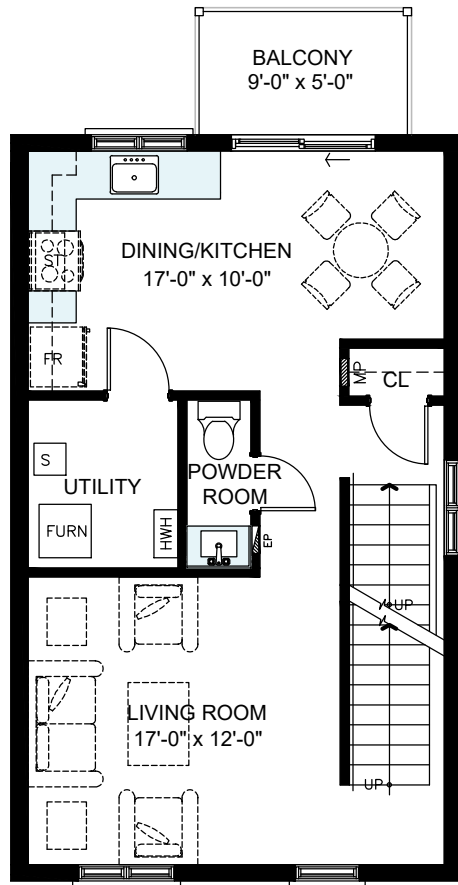

**Habitat
for Humanity®**
Guelph Wellington

GARAFRAXA
VILLAGE

**465
Garafraxa
Unit
Type 1**

1,117 sq.ft.

LOWER LEVEL PLAN

UPPER LEVEL PLAN

KEY PLAN

CROSS SECTION

Scale

**Habitat
for Humanity®**
Guelph Wellington

GARAFRAXA
VILLOGE

**465
Garafraxa
Unit
Type 2**

1,156 sq.ft.

LOWER LEVEL PLAN

UPPER LEVEL PLAN

KEY PLAN

CROSS SECTION

Scale

Habitat
for Humanity®
Guelph Wellington

GARAFRAXA
VILLOGE

465
Garafraxa
Unit
Type 3

1192 sq.ft.

Scale

KEY PLAN

CROSS SECTION

**Habitat
for Humanity®**
Guelph Wellington

GARAFRAXA
VILLOGE

**465
Garafraxa
Unit
Type 4**

966 sq.ft.

Scale

KEY PLAN

CROSS SECTION