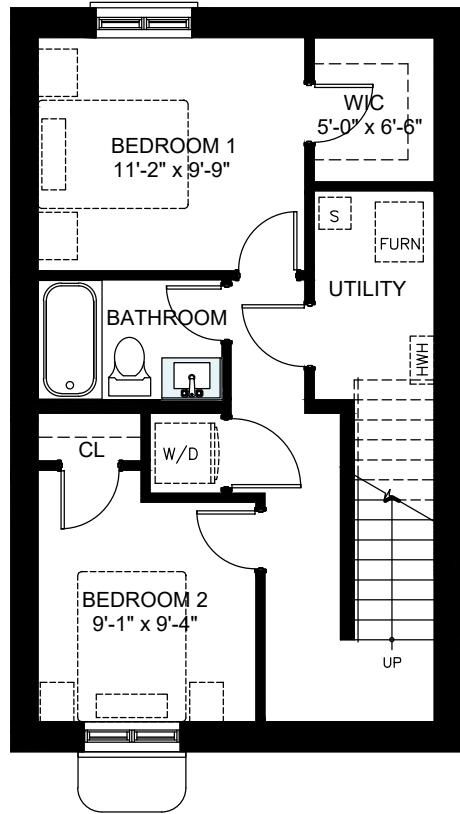

**Habitat
for Humanity®**
Guelph Wellington

GARAFRAXA
VILLAGE

**465
Garafraxa
Unit
Type 1**

1,117 sq.ft.

LOWER LEVEL PLAN

UPPER LEVEL PLAN

KEY PLAN

CROSS SECTION

Scale

**Habitat
for Humanity®**
Guelph Wellington

GARAFRAXA
VILLOGE

**465
Garafraxa
Unit
Type 2**

1,156 sq.ft.

LOWER LEVEL PLAN

UPPER LEVEL PLAN

KEY PLAN

CROSS SECTION

Scale

Habitat
for Humanity®
Guelph Wellington

GARAFRAXA
VILLOGE

465
Garafraxa
Unit
Type 3

1192 sq.ft.

Scale

KEY PLAN