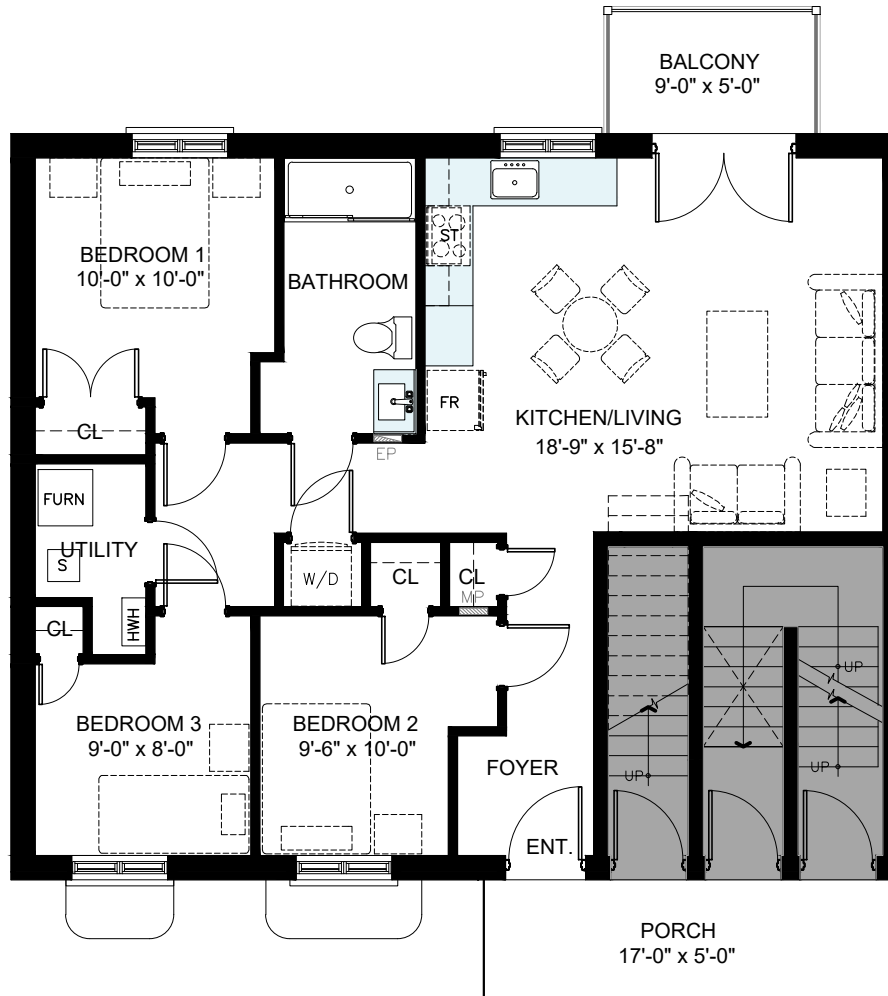

CROSS SECTION

Scale

Habitat
for Humanity®
Guelph Wellington

GARAFRAXA
VILLOGE

465
Garafraxa
Unit
Type 3

1192 sq.ft.

Scale

KEY PLAN

CROSS SECTION

**Habitat
for Humanity®**
Guelph Wellington

GARAFRAXA
VILLOGE

**465
Garafraxa
Unit
Type 4**

966 sq.ft.

Scale

KEY PLAN

CROSS SECTION

**Habitat
for Humanity®**
Guelph Wellington

GARAFRAXA
VILLOGE

**465
Garafraxa
Unit
Type 5**

1,077 sq.ft.

Scale

KEY PLAN

CROSS SECTION

Habitat
for Humanity®
Guelph Wellington

GARAFRAXA
VILLOGE

465
Garafraxa
Unit
Type 6

1,311 sq.ft.

KEY PLAN

CROSS SECTION

Scale