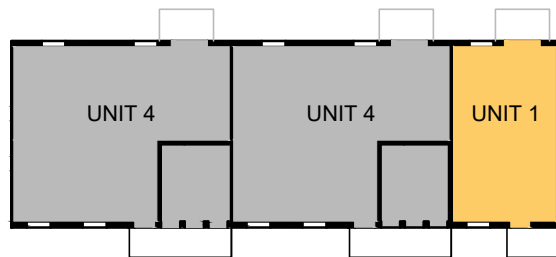

**Habitat
for Humanity®**
Guelph Wellington

GARAFRAXA
VILLAGE

**465
Garafraxa
Unit
Type 1**

1,117 sq.ft.

LOWER LEVEL PLAN

UPPER LEVEL PLAN

KEY PLAN

CROSS SECTION

Scale

**Habitat
for Humanity®**
Guelph Wellington

GARAFRAXA
VILLOGE

**465
Garafraxa
Unit
Type 2**

1,156 sq.ft.

LOWER LEVEL PLAN

UPPER LEVEL PLAN

KEY PLAN

CROSS SECTION

Scale

Habitat
for Humanity®
Guelph Wellington

GARAFRAXA
VILLOGE

465
Garafraxa
Unit
Type 3

1192 sq.ft.

Scale

KEY PLAN

CROSS SECTION

**Habitat
for Humanity®**
Guelph Wellington

GARAFRAXA
VILLOGE

**465
Garafraxa
Unit
Type 4**

966 sq.ft.

Scale

KEY PLAN

CROSS SECTION