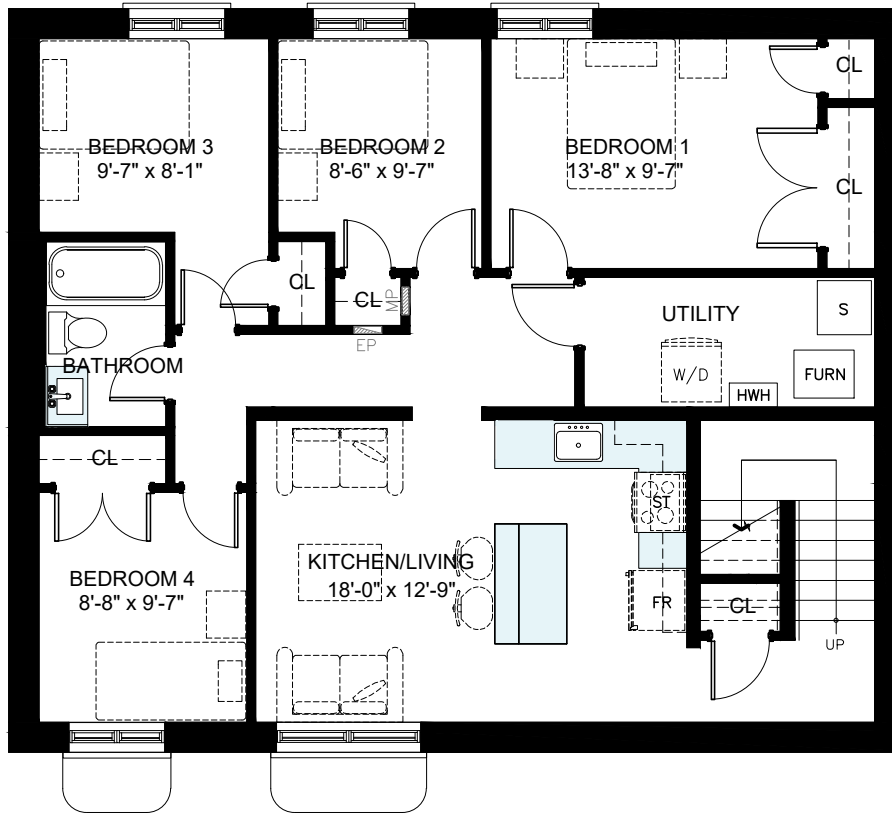

Scale

**Habitat
for Humanity®**
Guelph Wellington

GARAFRAXA
VILLOGE

**465
Garafraxa
Unit
Type 2**

1,156 sq.ft.

LOWER LEVEL PLAN

UPPER LEVEL PLAN

KEY PLAN

CROSS SECTION

Scale

Habitat
for Humanity®
Guelph Wellington

GARAFRAXA
VILLOGE

465
Garafraxa
Unit
Type 3

1192 sq.ft.

Scale

KEY PLAN

CROSS SECTION

**Habitat
for Humanity®**
Guelph Wellington

GARAFRAXA
VILLOGE

**465
Garafraxa
Unit
Type 4**

966 sq.ft.

Scale

KEY PLAN

CROSS SECTION